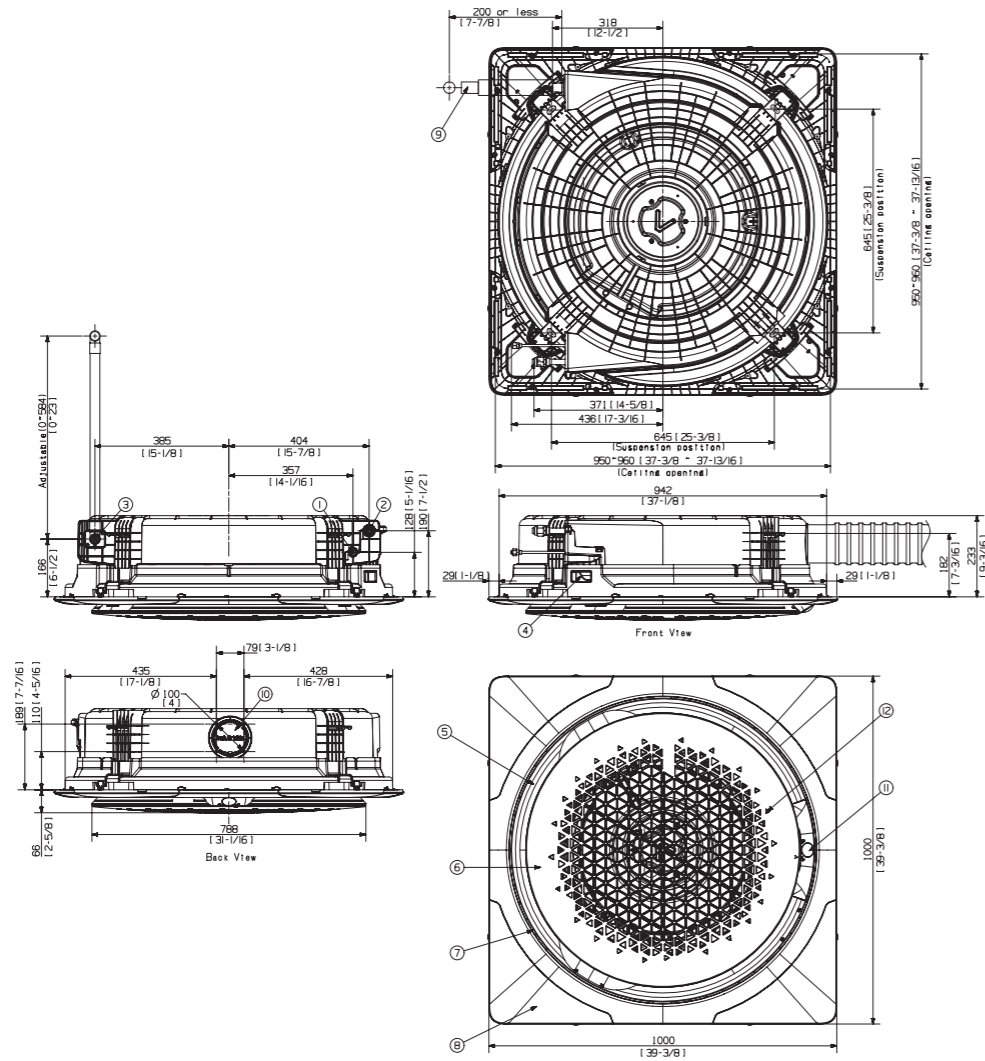

360 Cassette (square)

AC071*N4PK*/EU

AC090/100/120/140*N4PK*/EU